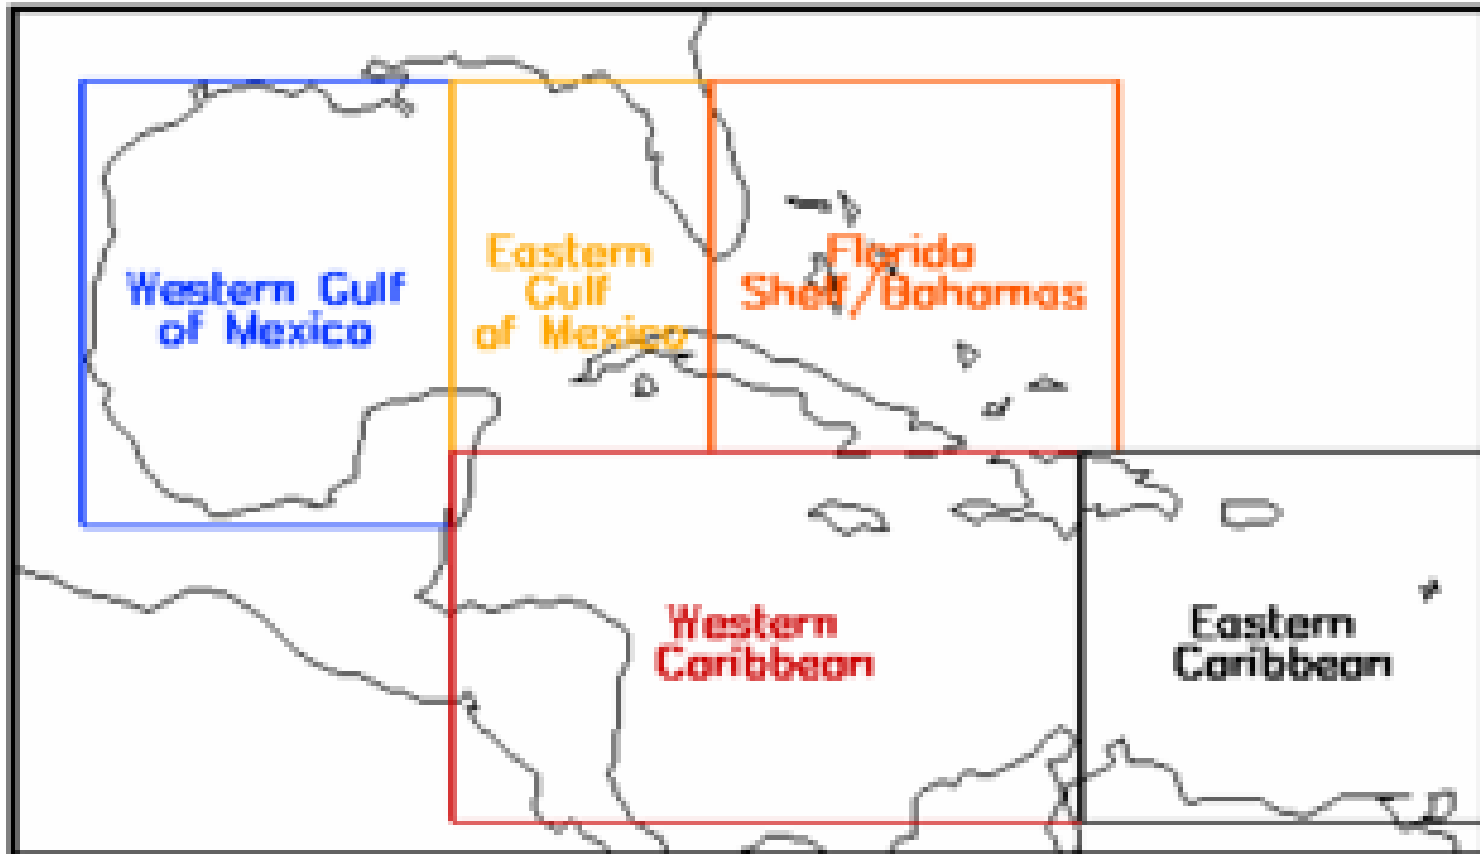

INSTITUTE
OF THE **AMERICAS**

Center for
HEMISPHERIC POLICY
UNIVERSITY OF MIAMI