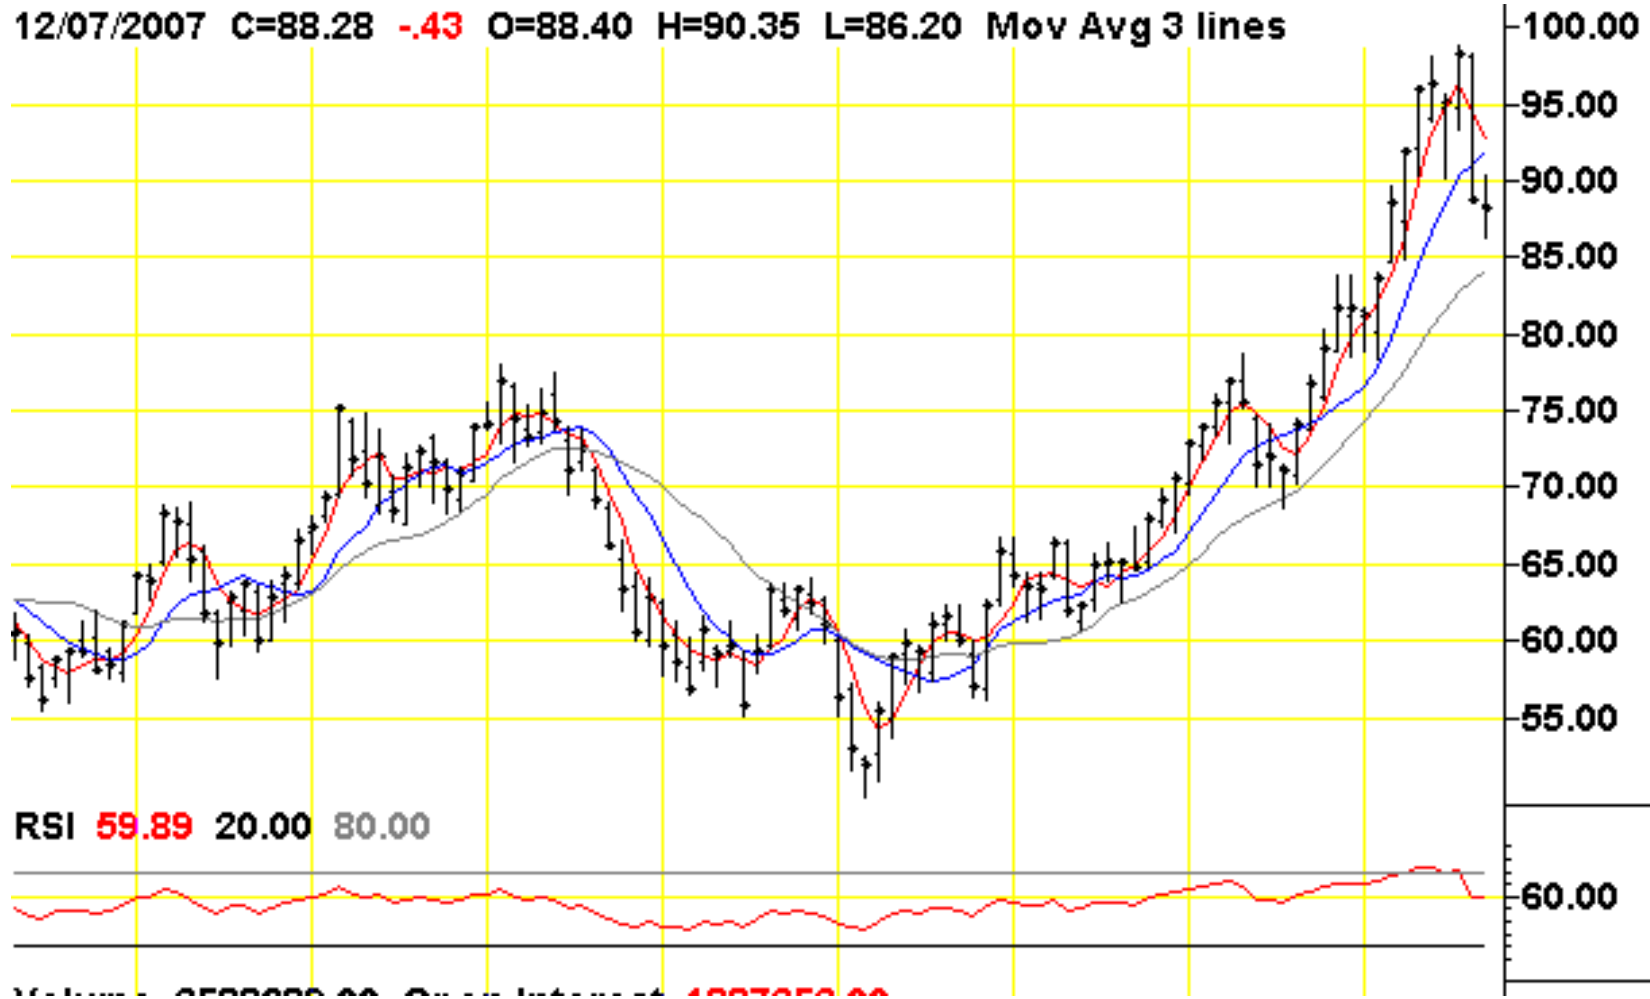

**Santo Domingo, RD**

**INSTITUTE  
OF THE AMERICAS**

*Center for*  
**HEMISPHERIC POLICY**  
UNIVERSITY OF MIAMI

11/30/2007 C=88.71 **-5.82** O=94.35 H=98.70 L=88.65 Mov Avg 3 lines

Created with SuperCharts by Omega Research © 1997

**INSTITUTE**  
OF THE **AMERICAS**

*Center for*  
**HEMISPHERIC POLICY**  
UNIVERSITY OF MIAMI

**INSTITUTE  
OF THE AMERICAS**

*Center for*  
**HEMISPHERIC POLICY**  
UNIVERSITY OF MIAMI

Each country's size is proportional to the amount of oil it contains (oil reserves). Source: BP Statistical Review Year-End 2004 & Energy Information Administration